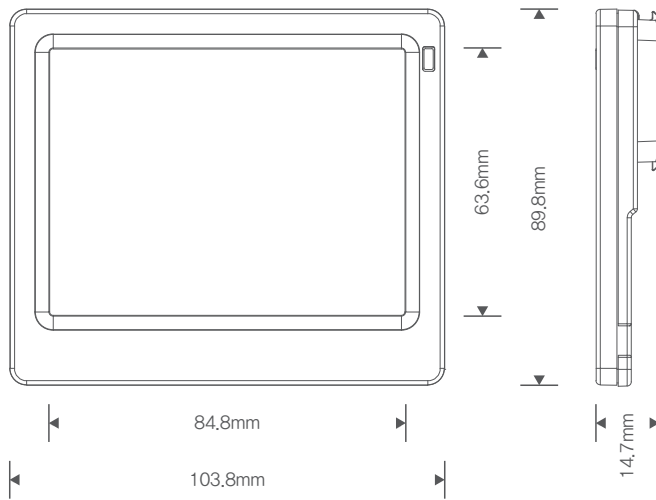

# InforTab R420

Dimensions(mm) : 103.8 x 89.8 x 14.7

Active Display Area(mm) : 84.8 x 63.6

## Technical Details

Bezel Color	White, Black
Display Technology	Full Graphic E-ink Display
Weight(g)	76
Resolution(Pixels)	400 x 300
Pixel Density	120 dpi
Pixel Colors	B/W/R, B/W/Y
Viewing Angle	Nearly 180°
Usable Pages	Up to 7 pages
Operating Temperature	0 ~ 40°C