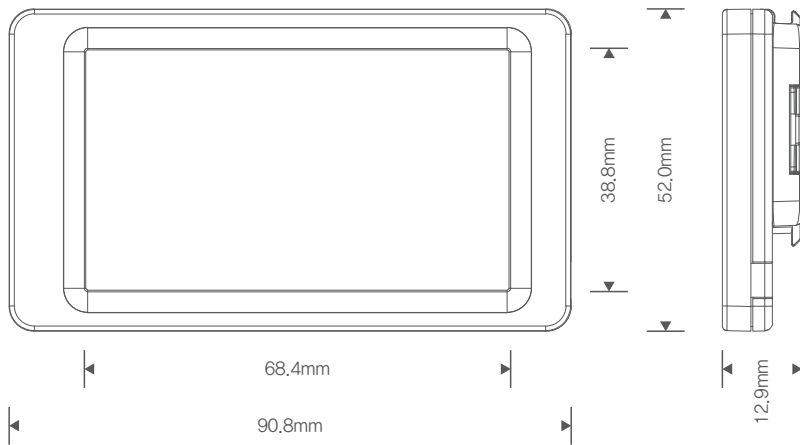

InforTab R310

Dimensions(mm) : 90.8 x 52.0 x 12.9
Active Display Area(mm) : 68.4 x 38.8

Technical Details

Bezel Color	White, Black	Battery Lifetime (Room Temperature)	7 Years(3 Updates / Day, Based On Room Temperature)
Display Technology	Full Graphic E-ink Display	Battery	3V Lithium Manganese Dioxide Button Cell Battery
Weight(g)	47.8	Encryption	AES-128
Resolution(Pixels)	296 x 168	Packaging Unit	210 InforTab / Box
Pixel Density	110 dpi	NFC	Operating Frequency 13.56 MHz
Pixel Colors	B/W/R	LED	Not Available
Viewing Angle	Nearly 180°	ESL Operating Frequency	2.4 GHz
Usable Pages	Up to 7 pages	Wireless Firmware Update	Available
Operating Temperature	0 ~ 40°C	Compliance	KC