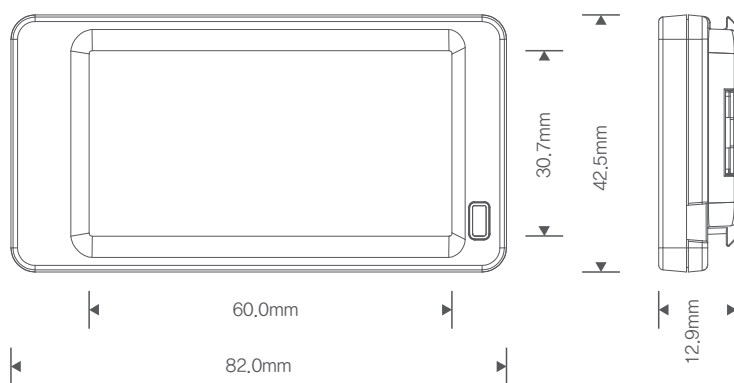

# InforTab R266

Dimensions(mm) : 82.0 x 42.5 x 12.9  
Active Display Area(mm) : 60.0 x 30.7

## Technical Details

Bezel Color	White, Black	Battery Lifetime (Room Temperature)	7 Years(3 Updates / Day, Based On Room Temperature)
Display Technology	Full Graphic E-ink Display	Battery	3V Lithium Manganese Dioxide Button Cell Battery
Weight(g)	39.7	Encryption	AES-128
Resolution(Pixels)	296 x 152	Packaging Unit	300 InforTab / Box
Pixel Density	125 dpi	NFC	Operating Frequency 13.56 MHz
Pixel Colors	B/W/R	LED	Red / Green / Blue
Viewing Angle	Nearly 180°	ESL Operating Frequency	2.4 GHz
Usable Pages	Up to 7 pages	Wireless Firmware Update	Available
Operating Temperature	0 ~ 40°C	Compliance	KC, JAPAN-MIC