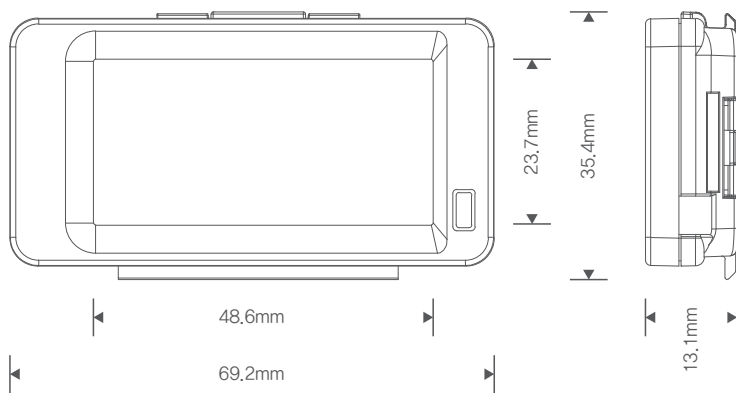

InforTab R213

Dimensions(mm) : 69.2 x 35.4 x 13.1
Active Display Area(mm) : 48.6 x 23.7

Technical Details

Bezel Color	White, Black	Battery Lifetime (Room Temperature)	7 Years(3 Updates / Day, Based On Room Temperature)
Display Technology	Full Graphic E-ink Display	Battery	3V Lithium Manganese Dioxide Button Cell Battery
Weight(g)	28.8	Encryption	AES-128
Resolution(Pixels)	250 x 122	Packaging Unit	400 InforTab / Box
Pixel Density	130 dpi	NFC	Operating Frequency 13.56 MHz
Pixel Colors	B/W/R, B/W/Y	LED	Red / Green / Blue
Viewing Angle	Nearly 180°	ESL Operating Frequency	2.4 GHz
Usable Pages	7 pages	Wireless Firmware Update	Available
Operating Temperature	0 ~ 40°C	Compliance	KC, CE, FCC, JAPAN-MIC, WPC, EAC